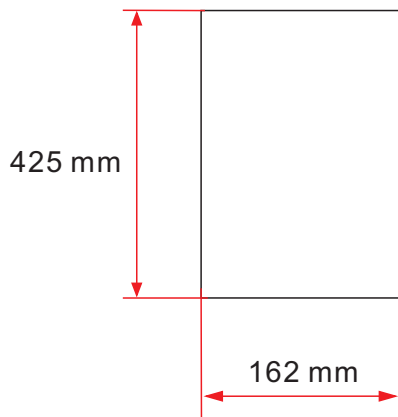

"Front Glass" Dimensions

- 40" L 1004 mm x H 410 mm x 6 mm
- 50" L 1258 mm x H 410 mm x 6 mm
- 60" L 1512 mm x H 410 mm x 6 mm
- 72" L 1816 mm x H 410 mm x 6 mm

"Back Glass" Dimensions

- 40" L 1004 mm x H 423 mm x 5 mm
- 50" L 1258 mm x H 423 mm x 5 mm
- 60" L 1512 mm x H 423 mm x 5 mm
- 72" L 1816 mm x H 423 mm x 5 mm

"Tray Glass" Dimensions

- 40" L 962 mm x W 162 mm x 5 mm
- 50" L 1216 mm x W 162 mm x 5 mm
- 60" L 1470 mm x W 162 mm x 5 mm
- 72" L 1774 mm x W 162 mm x 5 mm

"Side Glass" Dimensions

Left and right
are the same size

Thickness= 6 mm